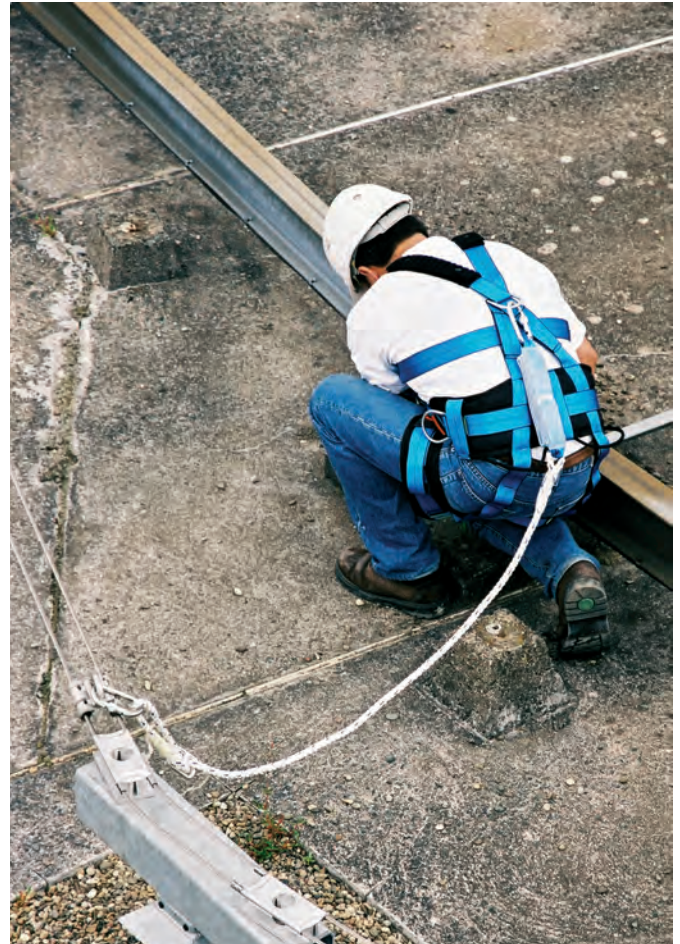

Lifelines

TRAVSAFE™

The Travsafes™ lifeline with its two cables is the most efficient and sophisticated lifeline on the market. Thanks to its special design, the slider easily moves past the intermediate cable brackets placed (every 15 m max.), with no need for any manual intervention.

Three versions are now available:

- Standard Travsafes™ (with stainless steel shock absorber rings)
- Travsafes™ with two-material shock absorber ring
- Travsafes™ with INRS shock absorber

These three Travsafes™ lifeline versions can be used by 3 to 5 persons and are designed for installation under ceiling, on wall or floor. The anchors can be installed on any structure or by using post interfaces.

The Travsafes™ lifeline is an anchoring system equipped with horizontal, flexible belaying supports which comply with the requirements of the EN 795-C standard.

For more information please contact Tractel®.

Fall arrest

Permanent lifelines

TRAVSAFE™ SLIDERS

standard slider

opening slider

RollSafe slider

model	code
Standard: Mobile anchor point sliding on the straight Travsafes™ lifeline cable	076149
Opening: Mobile opening anchor point sliding on the Travsafes™ lifeline cable	076159
RollSafe: Mobile anchor point sliding on the straight Travsafes™ lifelines on a stainless steel cable installed under ceiling	251649