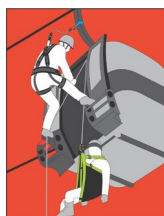

HS CODE
63072090
CARTON SIZE / PCS.
60 X 40 X 24 cm /5
AET (EU) N°2777/10715-01/E02-01
Satra Technology Europe Ltd., N° 2777, Bracetown Business Park, Clonee, Dublin, D15YN2P, Ireland
MODULE D FI14/14003.02
SGS Fimko Oy, N°0598 Takomotie 8, 00380 HELSINKI, Finland
AET (UKCA) N°AB0321/16059-01/E01-01
Satra Technology Centre, N°0321 Wyndham Way, Telford Way, Kettering Northamptonshire, NN16 8SD, United Kingdom
MODULE D 11 IN14/14003
SGS United Kingdom Ltd., N°0120 Unit 202B, Worle Parkway, Weston-super-Mare, BS22 6WA, United Kingdom